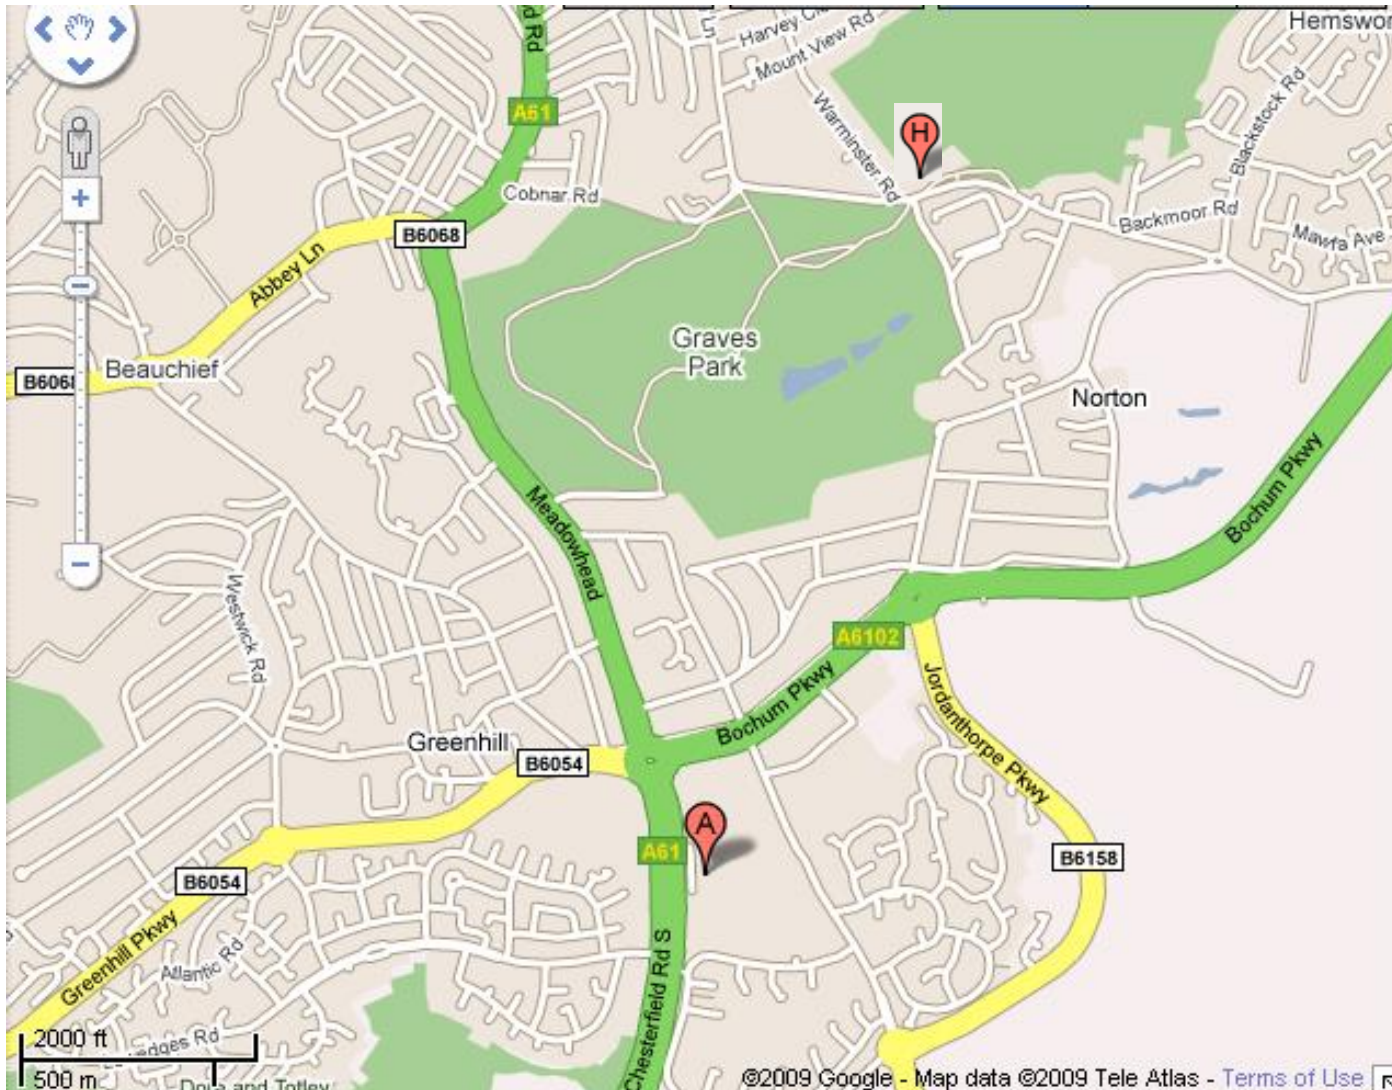

Map of Showground and Hotel venue

('A' represents Double Tree by Hilton Sheffield Park hotel, Chesterfield Road South, S8 8BW. 'H' represents Graves Park, Hemsworth Road, Norton, S8 8LL)

From Sheffield City centre

From A625/A621

From A57/A630

From A621

From Chesterfield